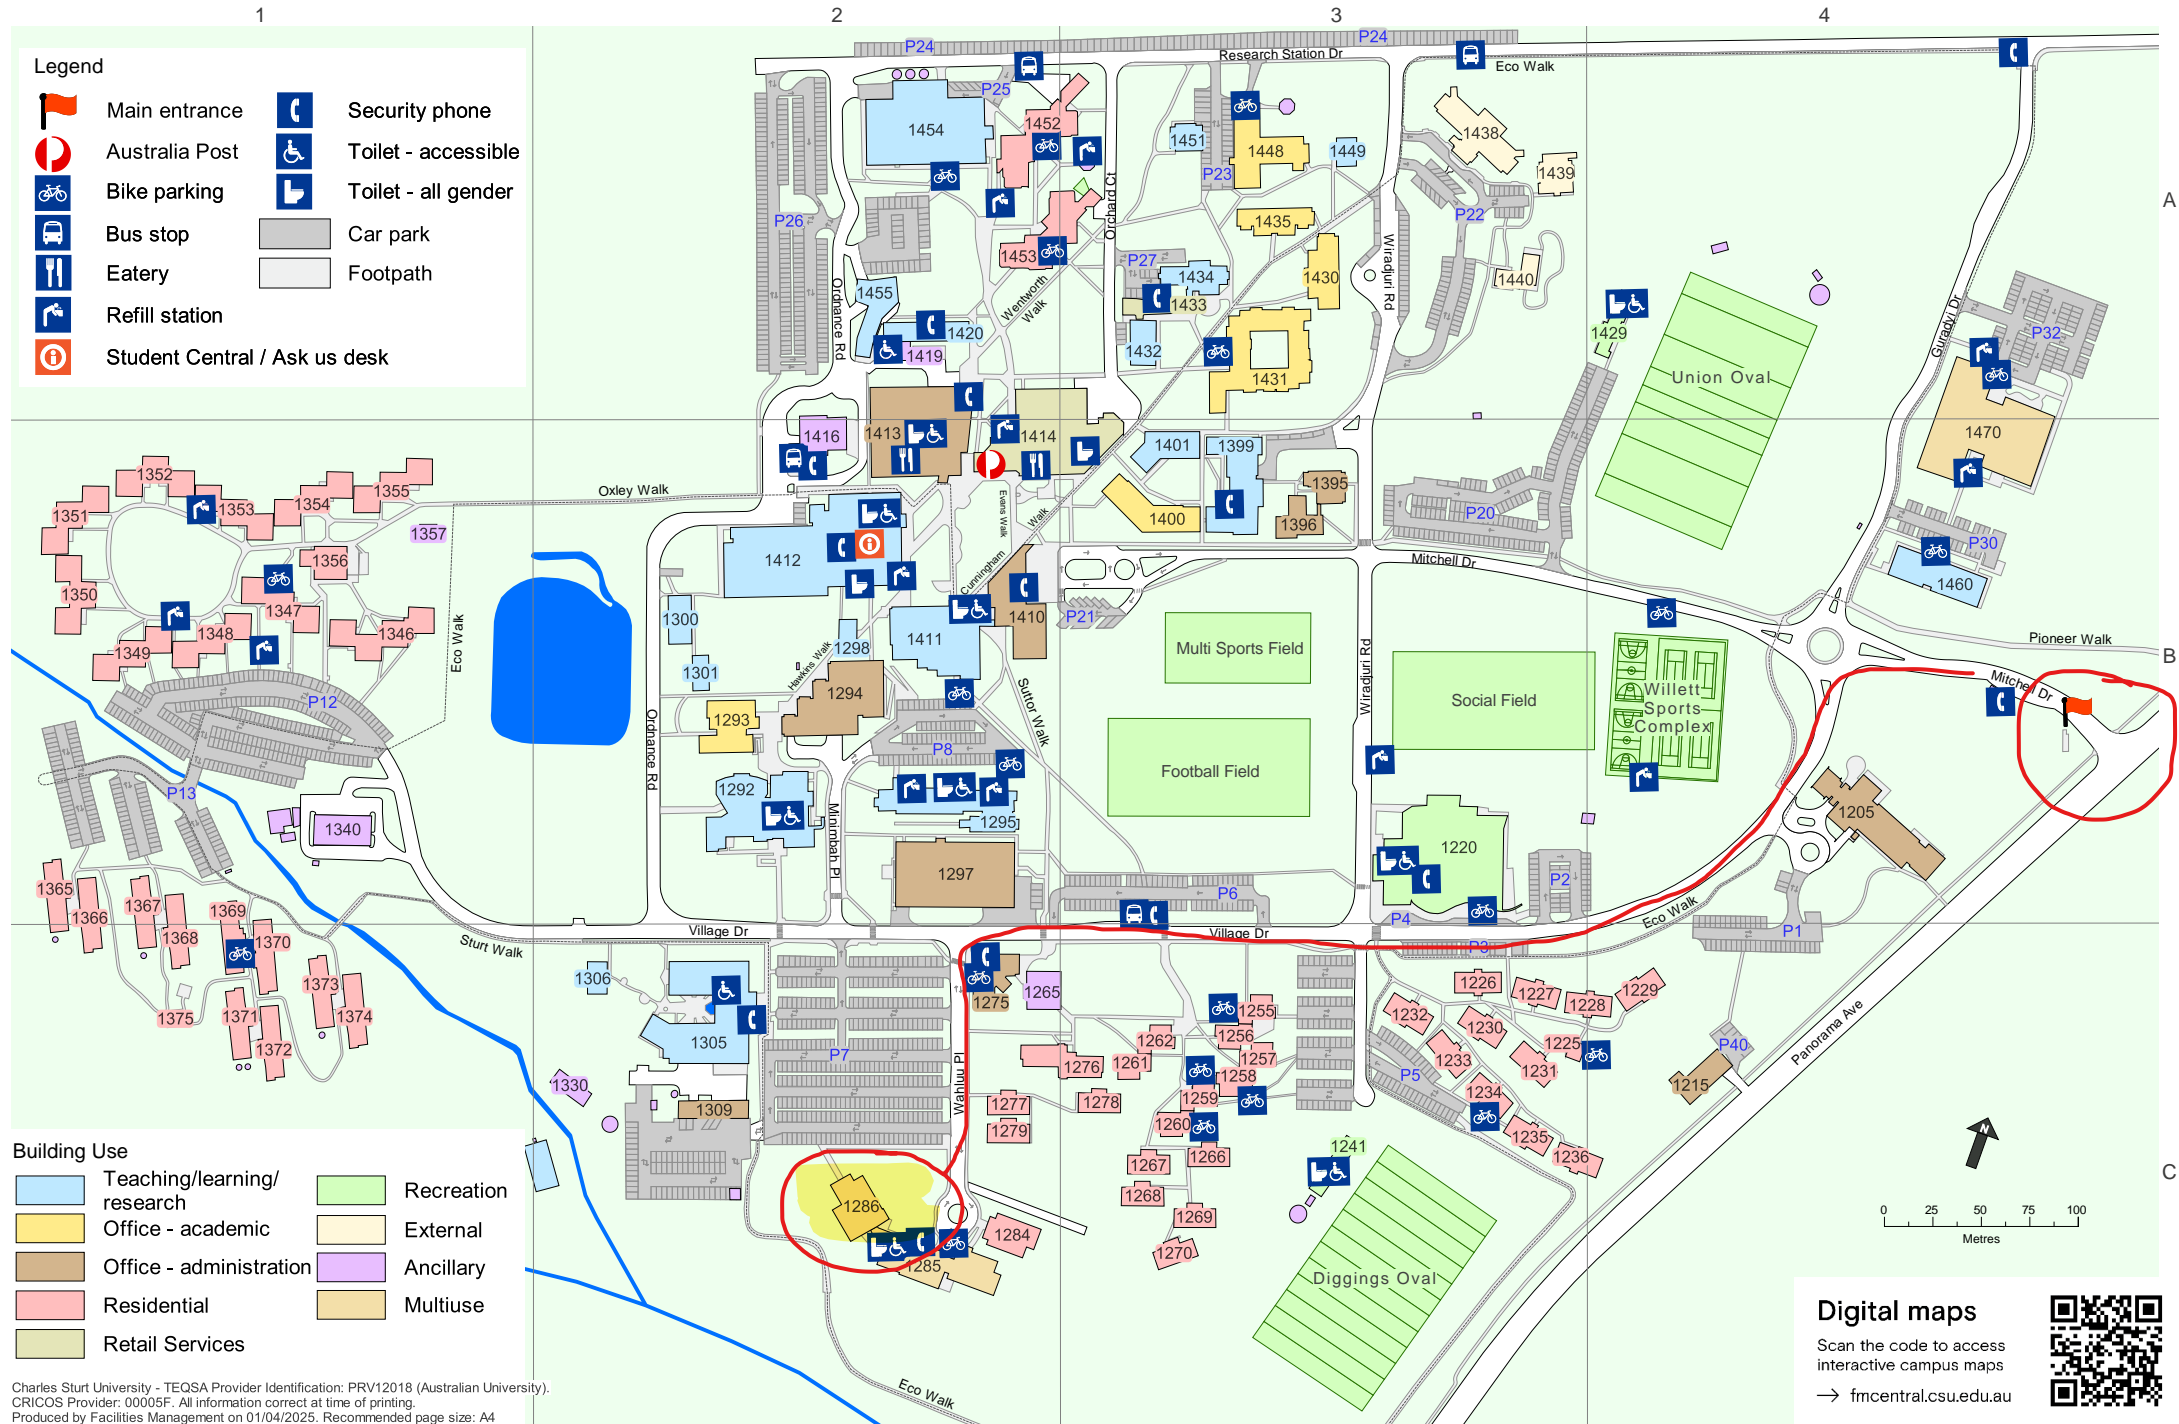

Bathurst campus directory

Legend

-  Main entrance
-  Australia Post
-  Bike parking
-  Bus stop
-  Eatery
-  Refill station
-  Student Central / Ask us desk
-  Security phone
-  Toilet - accessible
-  Toilet - all gender
-  Car park
-  Footpath

Building Use

-  Teaching/learning/research
-  Office - academic
-  Office - administration
-  Residential
-  Retail Services
-  Recreation
-  External
-  Ancillary
-  Multiuse

Digital maps

Scan the code to access interactive campus maps